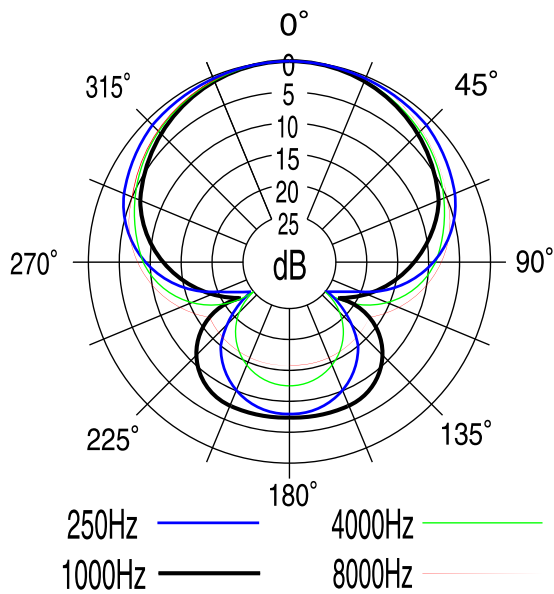

# Specifications

## PRO-5 Dynamic Microphone

Generating element: Dynamic  
Polar Pattern: Super-Cardioid  
Frequency Response: 50~16000Hz  
Sensitivity: -54dBV(2.0mv)  
Nominal impedance: 200 Ω

### Polar pattern