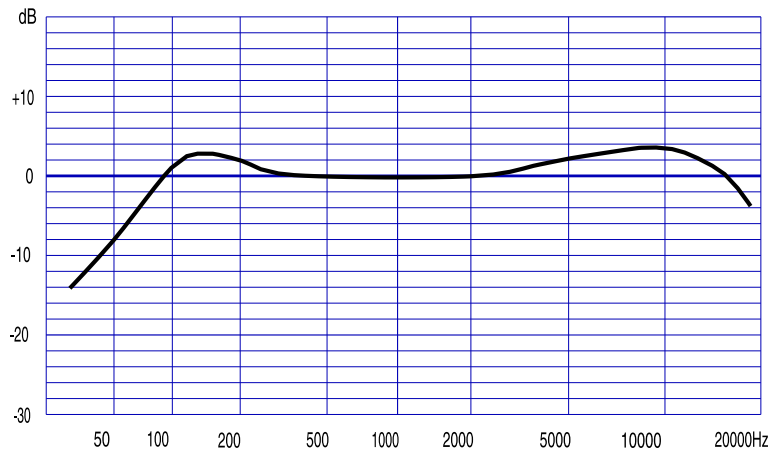

Frequency response

BIK CO.,LTD.

3-34 YANAKA-CHO, KOSHIGAYA-SHI,
SAITAMA-KEN 343-0856 JAPAN

TEL. +81-48-969-6533 FAX. +81-48-969-6556