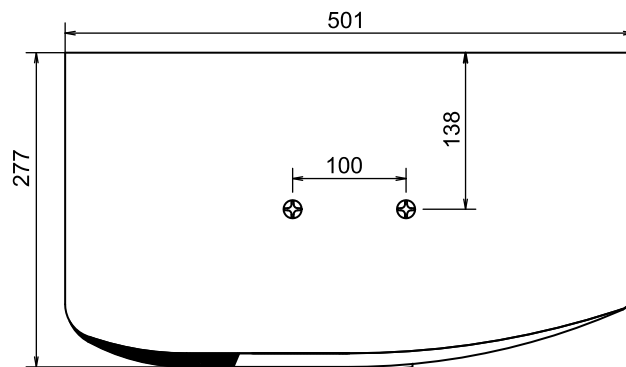

Specifications

BS-880SV 10" 2 Way Speaker System

Type	2 way, 3 speakers Bass-reflex type	
Speaker Units	Woofer	25cm(10") Cone type x 1
	Tweeter	7.7cm(3") Cone type x2
Max Input Power	450W	
Rating Input Power	150W	
Impedance	8Ω	
Sound Pressure Level	90dB	
frequency Response	35 - 20,000Hz	
Crossover Frequency	2,000Hz	
Anti-magnetized	Anti-magnetized type	
Dimension (W x H x D)	501 x 292 x 277 mm	
Weight	11.7kg (1piece)	