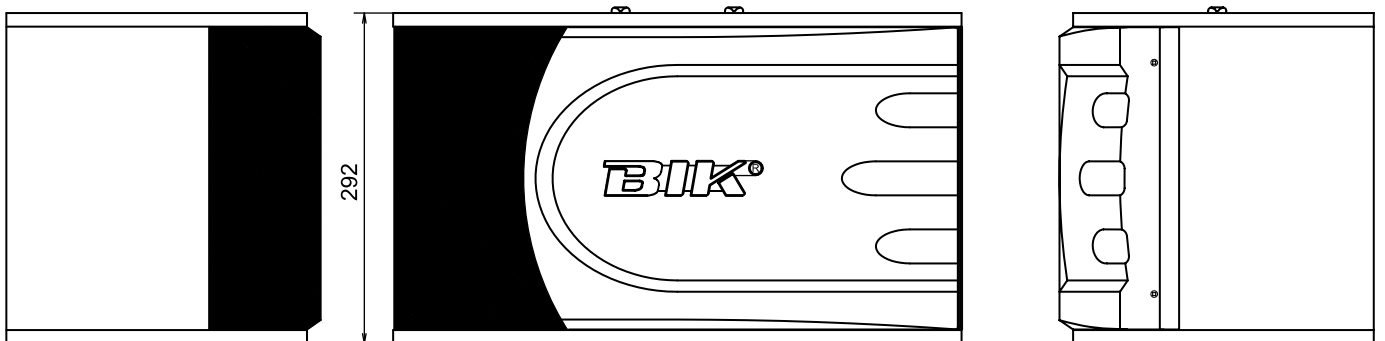

Specifications

BS-880SV 10" 2 Way Speaker System

Type	2 way, 3 speakers Bass-reflex type	
Speaker Units	Woofer	25cm(10") Cone type x 1
	Tweeter	7.7cm(3") Cone type x2
Max Input Power	450W	
Rating Input Power	150W	
Impedance	8Ω	
Sound Pressure Level	90dB	
frequency Response	35 - 20,000Hz	
Crossover Frequency	2,000Hz	
Anti-magnetized	Anti-magnetized type	
Dimension (W x H x D)	501 x 292 x 277 mm	
Weight	11.7kg (1piece)	