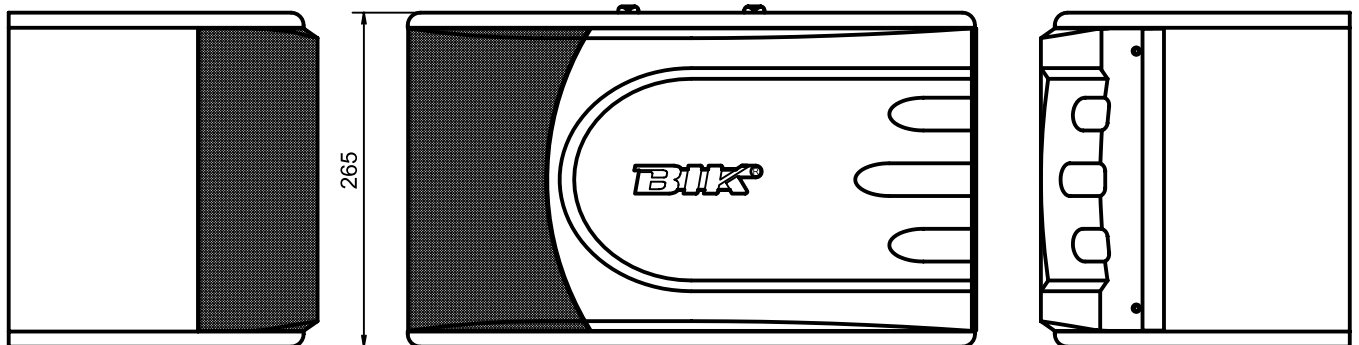

Specifications

BS-550 8" 2 Way Speaker System

Type	2 way, 3 speakers Bass-reflex type	
Speaker Units	Woofer	20cm(8") Cone type x 1
	Tweeter	7.7cm(3") Cone type x2
Max Input Power	300W	
Rating Input Power	100W	
Impedance	8 Ω	
Sound Pressure Level	89dB	
frequency Response	40 - 20,000Hz	
Crossover Frequency	2,000Hz	
Anti-magnetized	Anti-magnetized type	
Dimension (W x H x D)	450 x 265 x 245.5 mm	
Weight	8.7kg (1piece)	