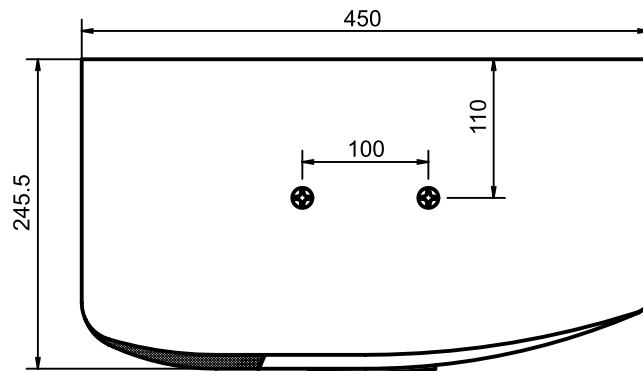

Specifications

BS-550 8" 2 Way Speaker System

Type	2 way, 3 speakers Bass-reflex type	
Speaker Units	Woofer	20cm(8") Cone type x 1
	Tweeter	7.7cm(3") Cone type x2
Max Input Power	300W	
Rating Input Power	100W	
Impedance	8 Ω	
Sound Pressure Level	89dB	
frequency Response	40 - 20,000Hz	
Crossover Frequency	2,000Hz	
Anti-magnetized	Anti-magnetized type	
Dimension (W x H x D)	450 x 265 x 245.5 mm	
Weight	8.7kg (1piece)	