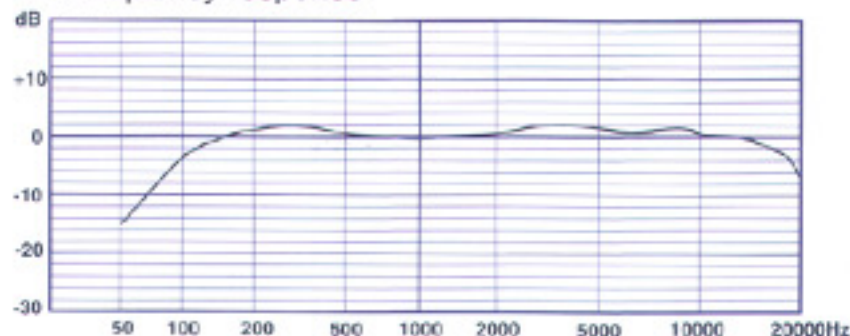

Best Sound System from Japan

BM-110

Mini-Dina Microphone

Sky Blue

Purple

Red

Black

Real Size

Specifications

BM-110 Dynamic Microphone

Type	Dynamic Microphone
Directivity	Unidirectional
Impedance	600Ω
Sensitivity	-53dB (2.2mV)
frequency Response	50 - 16,000Hz
Weight	110g

Frequency response

Polar Pattern